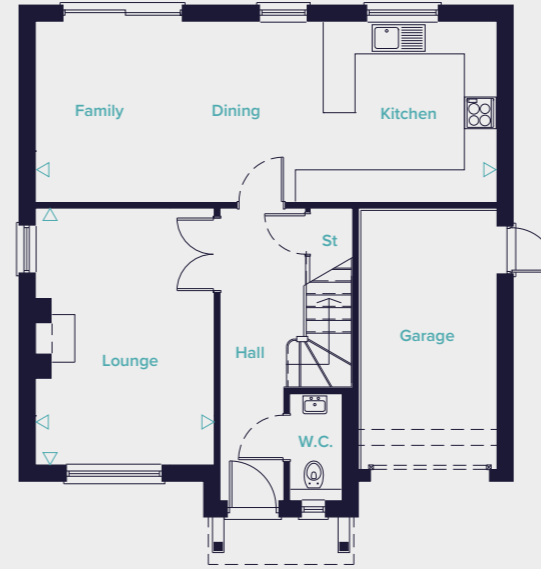

Type A

Four-bedroom detached

Plot 1

Plot 5

Ground Floor

Family/Dining/Kitchen • 8728mm x 3430mm

Lounge • 3388mm x 4860mm

First Floor

Bedroom 1 • 4931mm x 3159mm

Bedroom 2 • 3275mm x 3631mm

Bedroom 3 • 2650mm x 4481mm

Bedroom 4 • 3203mm x 3159mm

Plot Locator

THOMAS JONES
— QUALITY HOMES —