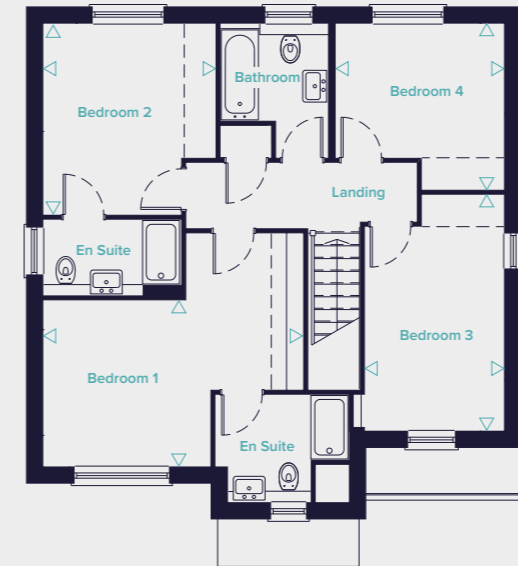

Type A

Four-bedroom detached

Plot 1

Plot 5

Ground Floor

Family/Dining/Kitchen • 8728mm x 3430mm

Lounge • 3388mm x 4860mm

First Floor

Bedroom 1 • 4931mm x 3159mm

Bedroom 2 • 3275mm x 3631mm

Bedroom 3 • 2650mm x 4481mm

Bedroom 4 • 3203mm x 3159mm

Plot Locator

THOMAS JONES
— QUALITY HOMES —