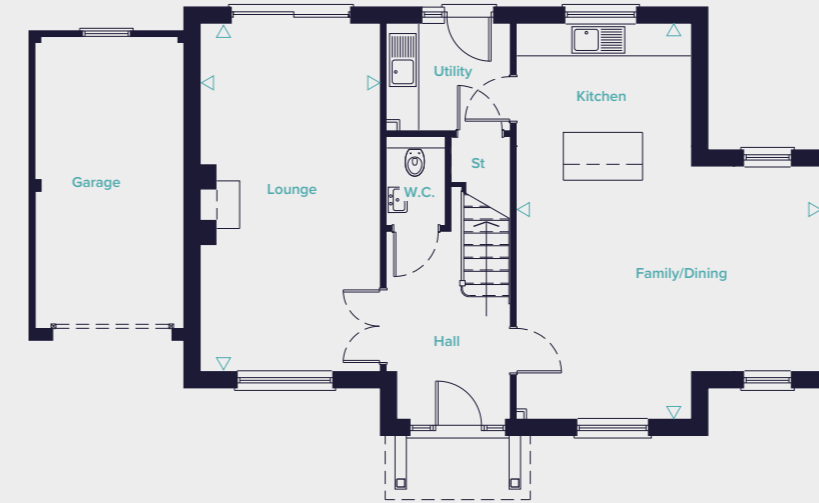

Type B

Four-bedroom detached

Plot 2

Ground Floor

Kitchen/Family/Dining • 5797mm x 7490mm

Lounge • 3412mm x 6590mm

First Floor

Bedroom 1 • 3050mm x 3890mm

Bedroom 2 • 3404mm x 3597mm

Bedroom 3 • 3643mm x 3307mm

Bedroom 4 • 4093mm x 3210mm

Plot Locator

THOMAS JONES
— QUALITY HOMES —