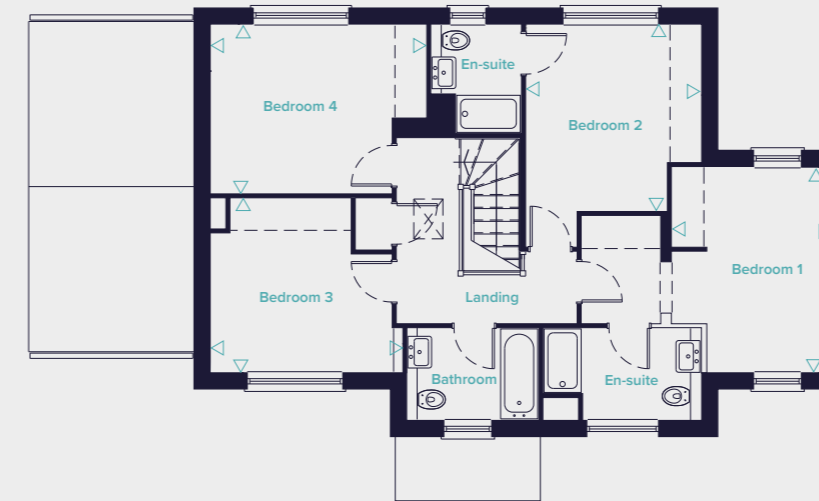

Type B

Four-bedroom detached

Plot 2

Ground Floor

Kitchen/Family/Dining • 5797mm x 7490mm

Lounge • 3412mm x 6590mm

First Floor

Bedroom 1 • 3050mm x 3890mm

Bedroom 2 • 3404mm x 3597mm

Bedroom 3 • 3643mm x 3307mm

Bedroom 4 • 4093mm x 3210mm

Plot Locator

THOMAS JONES
— QUALITY HOMES —