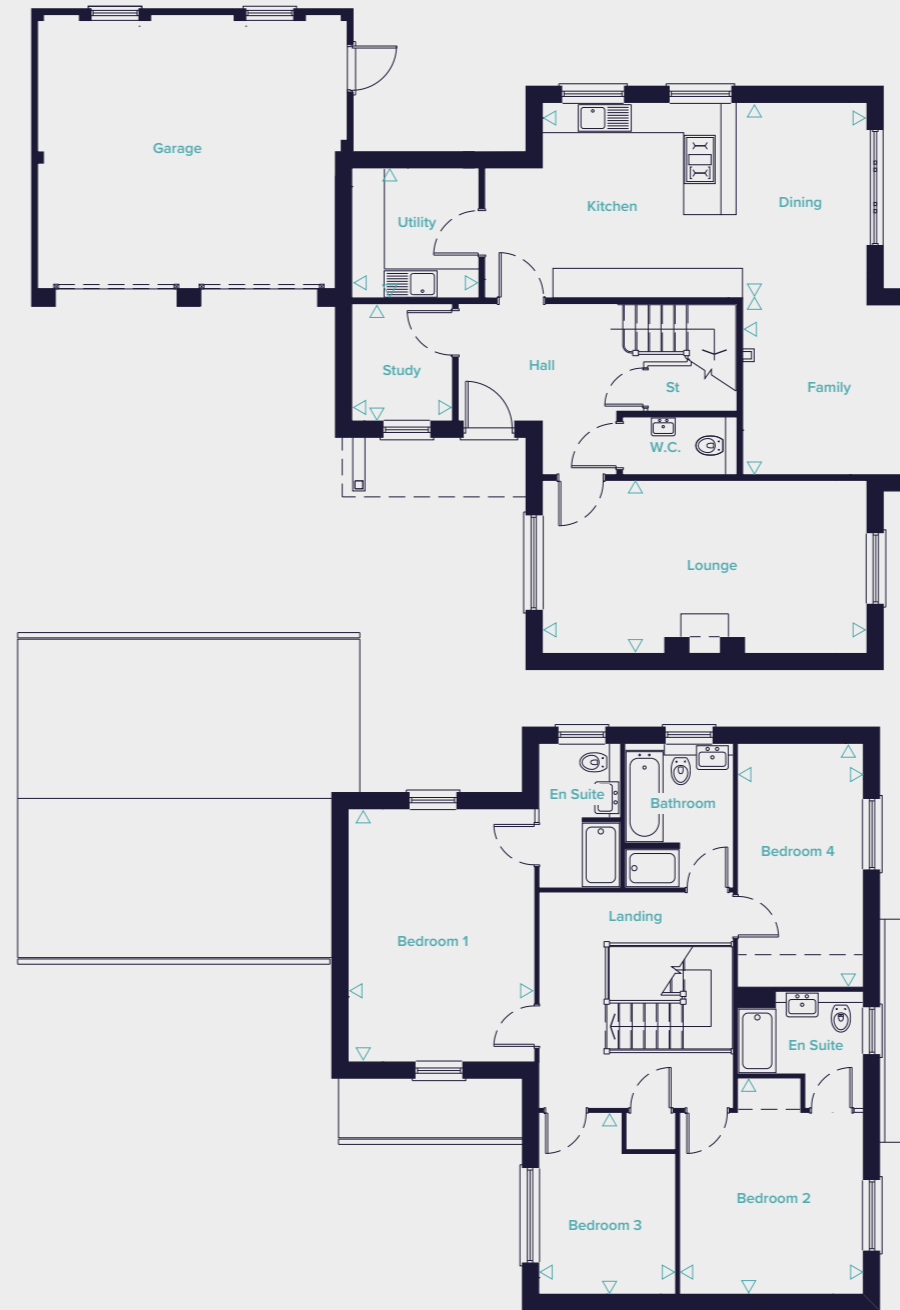

Type C

Four-bedroom detached

Plot 3

Ground Floor

- Kitchen/Dining • 6140mm x 3700mm
- Family • 3257mm x 3340mm
- Lounge • 6140mm x 3275mm
- Study • 1911mm x 2227mm
- Utility • 2410mm x 2463mm

First Floor

- Bedroom 1 • 3532mm x 4790mm
- Bedroom 2 • 3474mm x 4089mm
- Bedroom 3 • 2591mm x 3439mm
- Bedroom 4 • 2382mm x 4611mm

Plot Locator

THOMAS JONES
— QUALITY HOMES —