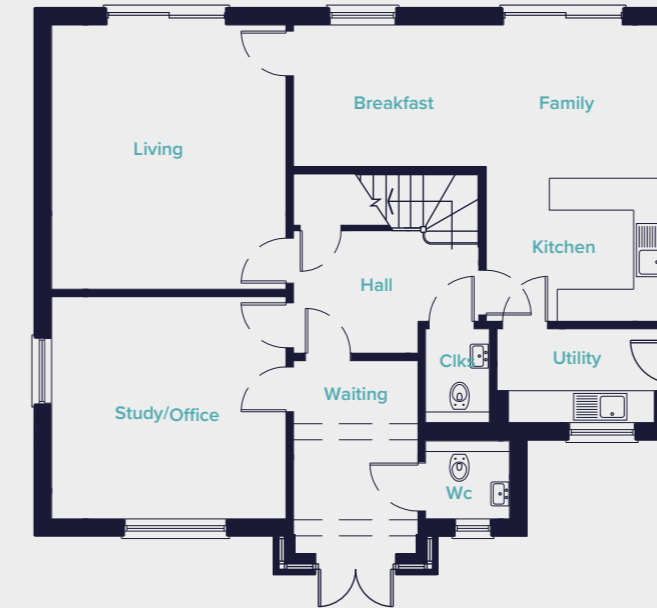

Plot 1

Four bedroom detached

Ground Floor

Breakfast/Family/Kitchen • 6992mm x 5550mm (max)

Study/Office • 4408mm x 4160mm

Living • 4388mm x 4950mm

Utility • 3160mm x 1760mm

First Floor

Bedroom 1 • 4062mm x 5057mm

Bedroom 2 • 5320mm x 4557mm (max)

Bedroom 3 • 3632mm x 4592mm

Bedroom 4 • 3624mm x 2689mm