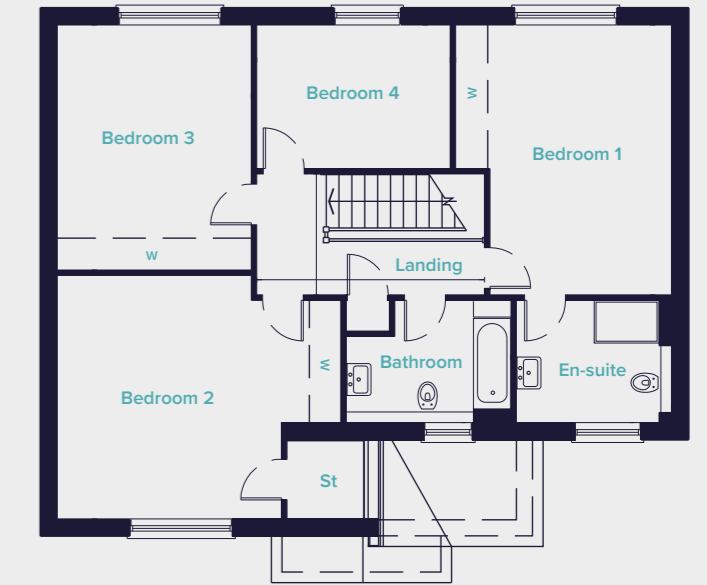

Plot 1

Four bedroom detached

Ground Floor

Breakfast/Family/Kitchen • 6992mm x 5550mm (max)

Study/Office • 4408mm x 4160mm

Living • 4388mm x 4950mm

Utility • 3160mm x 1760mm

First Floor

Bedroom 1 • 4062mm x 5057mm

Bedroom 2 • 5320mm x 4557mm (max)

Bedroom 3 • 3632mm x 4592mm

Bedroom 4 • 3624mm x 2689mm