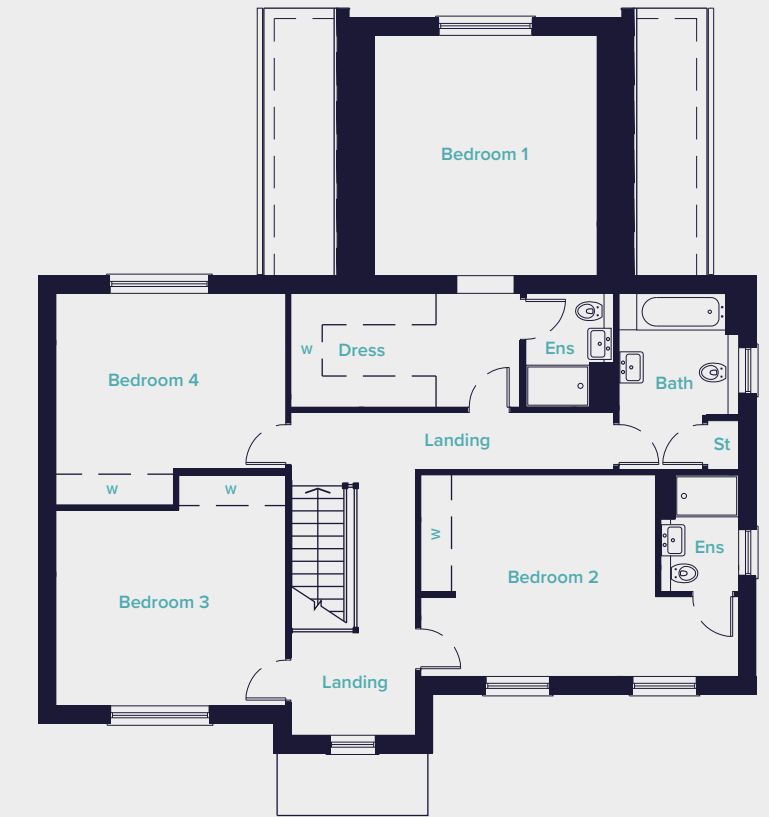

Plot 4

Four bedroom detached

Ground Floor

Family/Kitchen • 7450mm x 5177mm

Dining • 4360mm x 2693mm

Living • 4360mm x 5067mm

Utility • 4677mm x 1705mm (max)

Garage • 6032mm x 5075mm

First Floor

Bedroom 1 • 4280mm x 4600mm

Bedroom 2 • 6086mm x 3805mm (max)

Bedroom 3 • 4399mm x 3749mm

Bedroom 4 • 4412mm x 3375mm