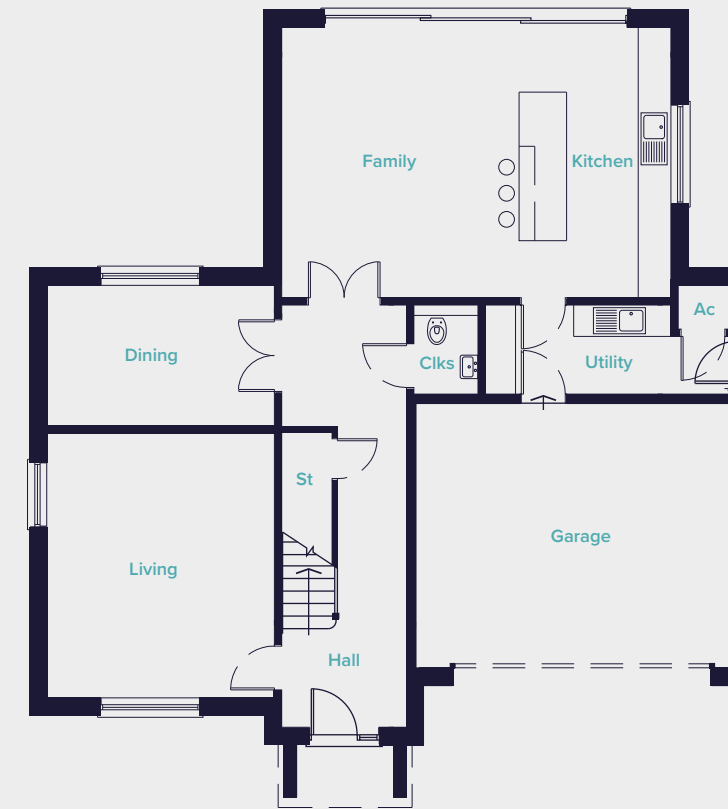

Plot 4

Four bedroom detached

Ground Floor

Family/Kitchen • 7450mm x 5177mm

Dining • 4360mm x 2693mm

Living • 4360mm x 5067mm

Utility • 4677mm x 1705mm (max)

Garage • 6032mm x 5075mm

First Floor

Bedroom 1 • 4280mm x 4600mm

Bedroom 2 • 6086mm x 3805mm (max)

Bedroom 3 • 4399mm x 3749mm

Bedroom 4 • 4412mm x 3375mm